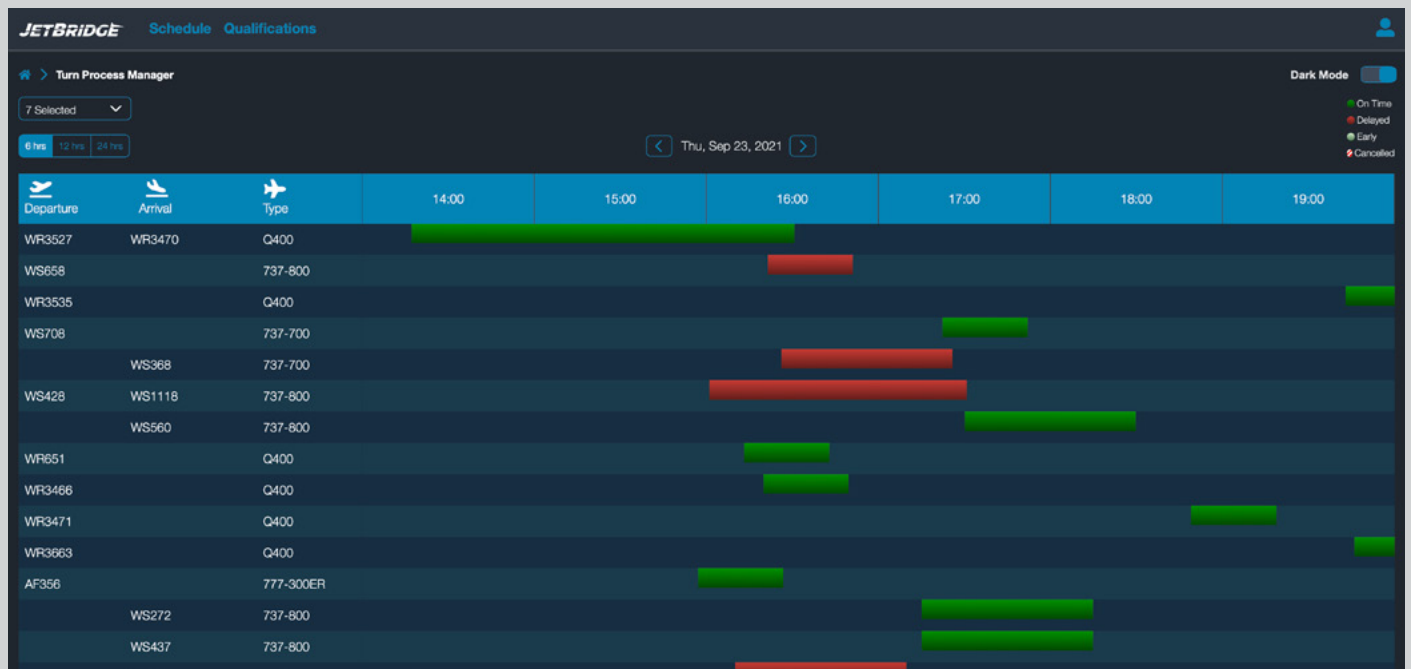

Improve the most visible period the aircraft is on the ground in the eyes of the customer – Net Promoter Score (NPS)

- Consolidate systems and information to one application
- Receive real time alerts when each flight is on en route, on final descent and on the gate

- Allows you to track the critical above and below wing milestones in real-time so that you can take corrective action BEFORE you take a delay
- Displays live video of the ramp so you can actively see each turn in action. Plan daily staff needs based on turns and staff qualifications

Choose your level of integration

- Displays updated turn information without costly integration with Airline systems
- Turnkey system level data inputs without a need for additional integrations
- Additional integrations only increase efficacy of the tool
- Minimal IT involvement

Related Products

- FleetWatch
- AFIRS 228 (B, S)
- FuelSense
- AFIRS Edge

Track your turn milestones in real-time

Create daily ramp crew schedules at a touch

JETBRIDGE Schedule Qualifications

Turn Process Manager > Schedule